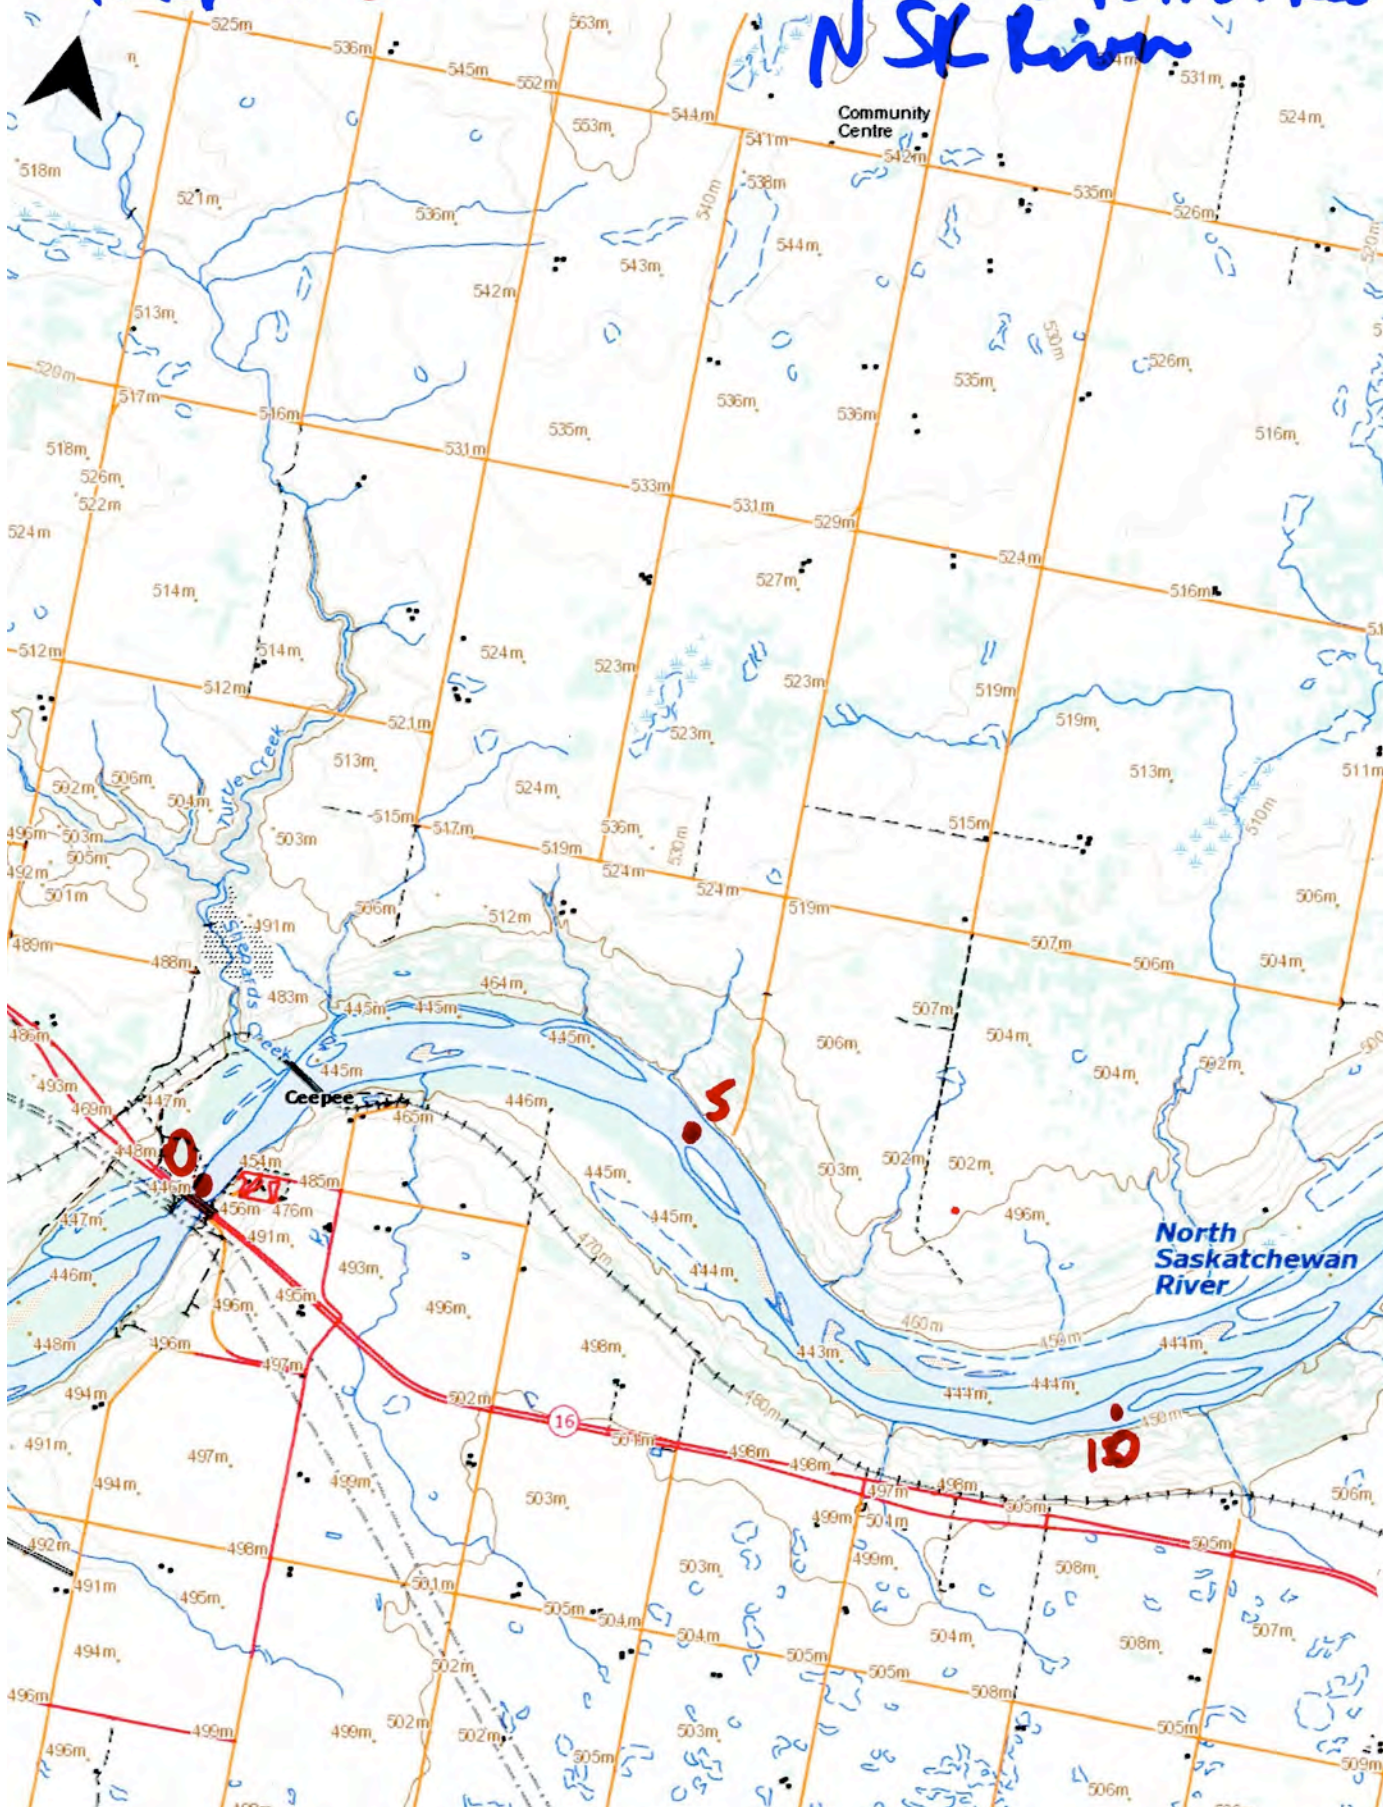

Borden Br to Petrofka Br - N SK River

1:150,000

Click print large Map

<http://maps.nrcan.gc.ca/site/english/maps/topo/map/topographic>

1:40,000

P 1

Borden to Petrofka
N SK River

1:42,000

P 2

Borden to Petrofka
N Sask River

1:40000

P 3

Borden to Letryka & N SA River

P.49000

p4

Border to Petrofka
N SK River