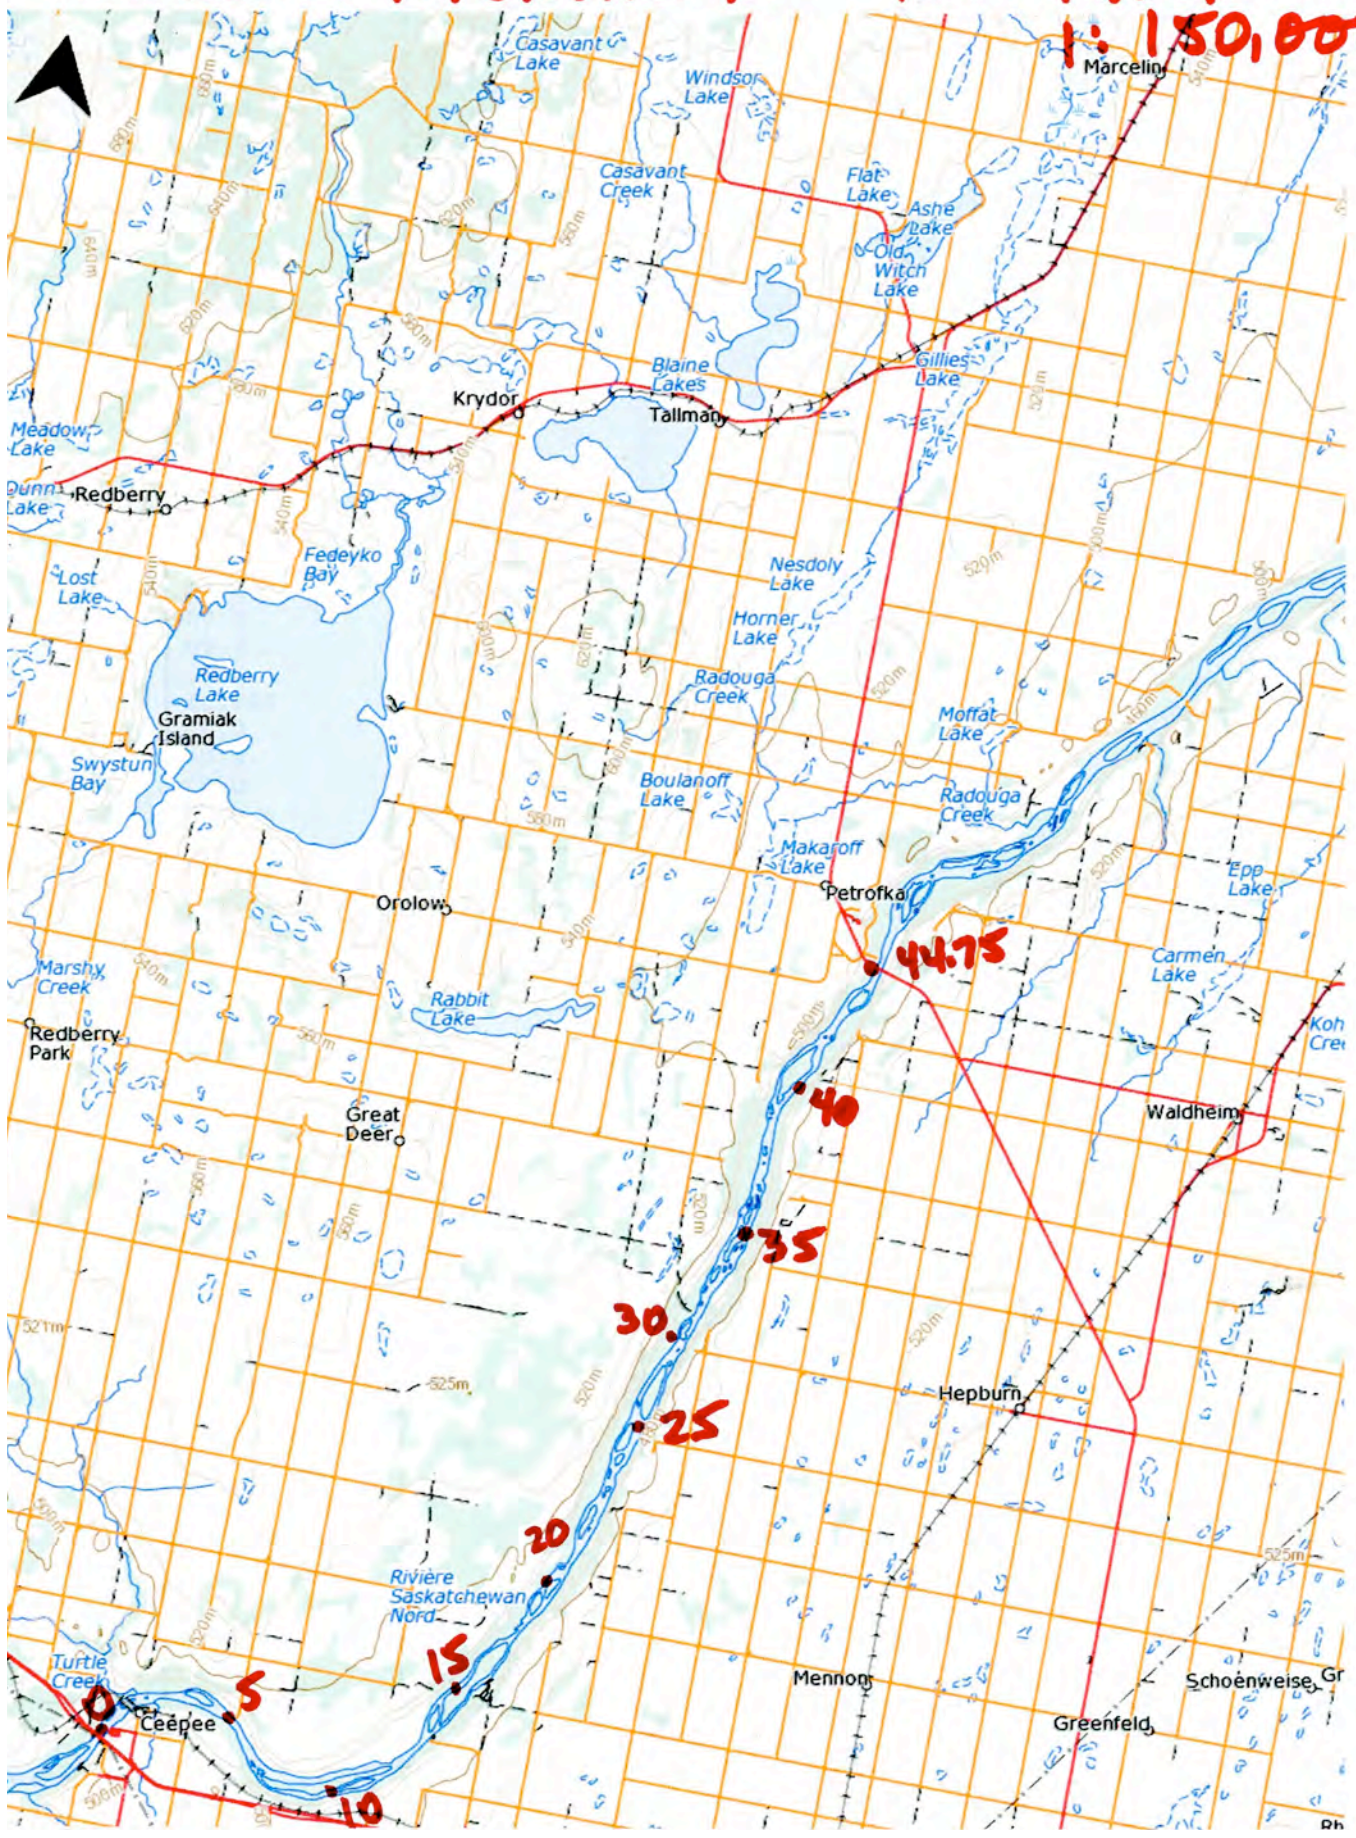

Borden Br to Petrofka Br - N SK River

1:150,000

Click print large Map

<http://maps.nrcan.gc.ca/site/english/maps/topo/map/topographic>

1:40,000

P 1

Borden to Petrofka
N SK River

1:42,000

P 2

Borden to Petrofka
N Sask River

1:40000

P 3

Borden to Letryka & N SA River

P.49000

p4

Border to Petrofka
N SK River