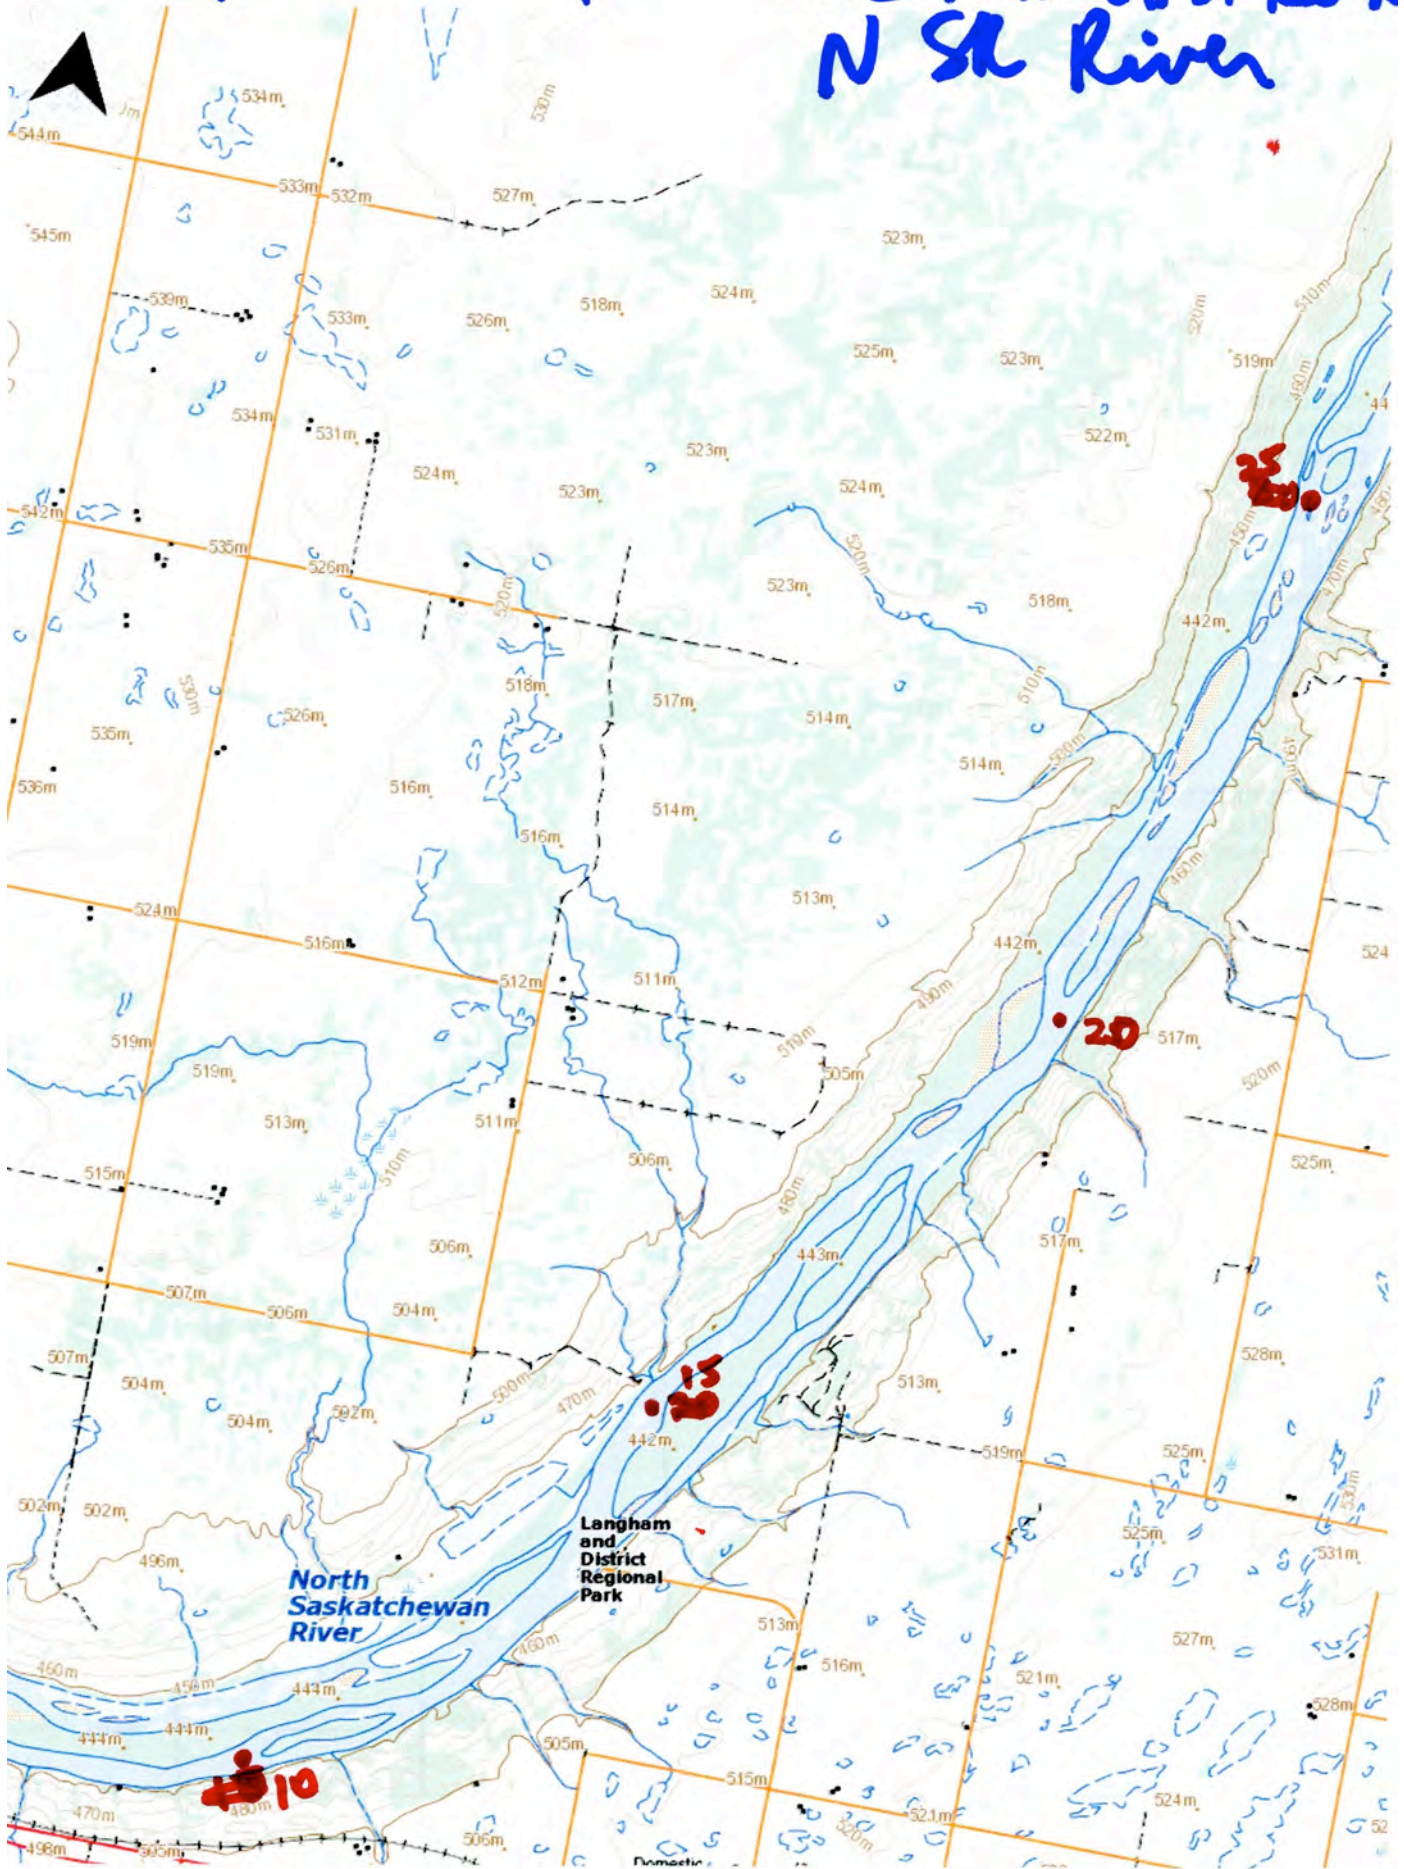

Borden Br to Petrofka Br - N SK River

1:150,000

Click print large Map

<http://maps.nrcan.gc.ca/site/english/maps/topo/map/topographic>

1:40,000

P 1

Borden to Petrofka
N SK River

1:42,000

P 2

Borden to Petrofka
N Sask River

1:40000

P 3

Borden to Letryka & N SA River

P.49000

p4

Border to Petrofka
N SK River