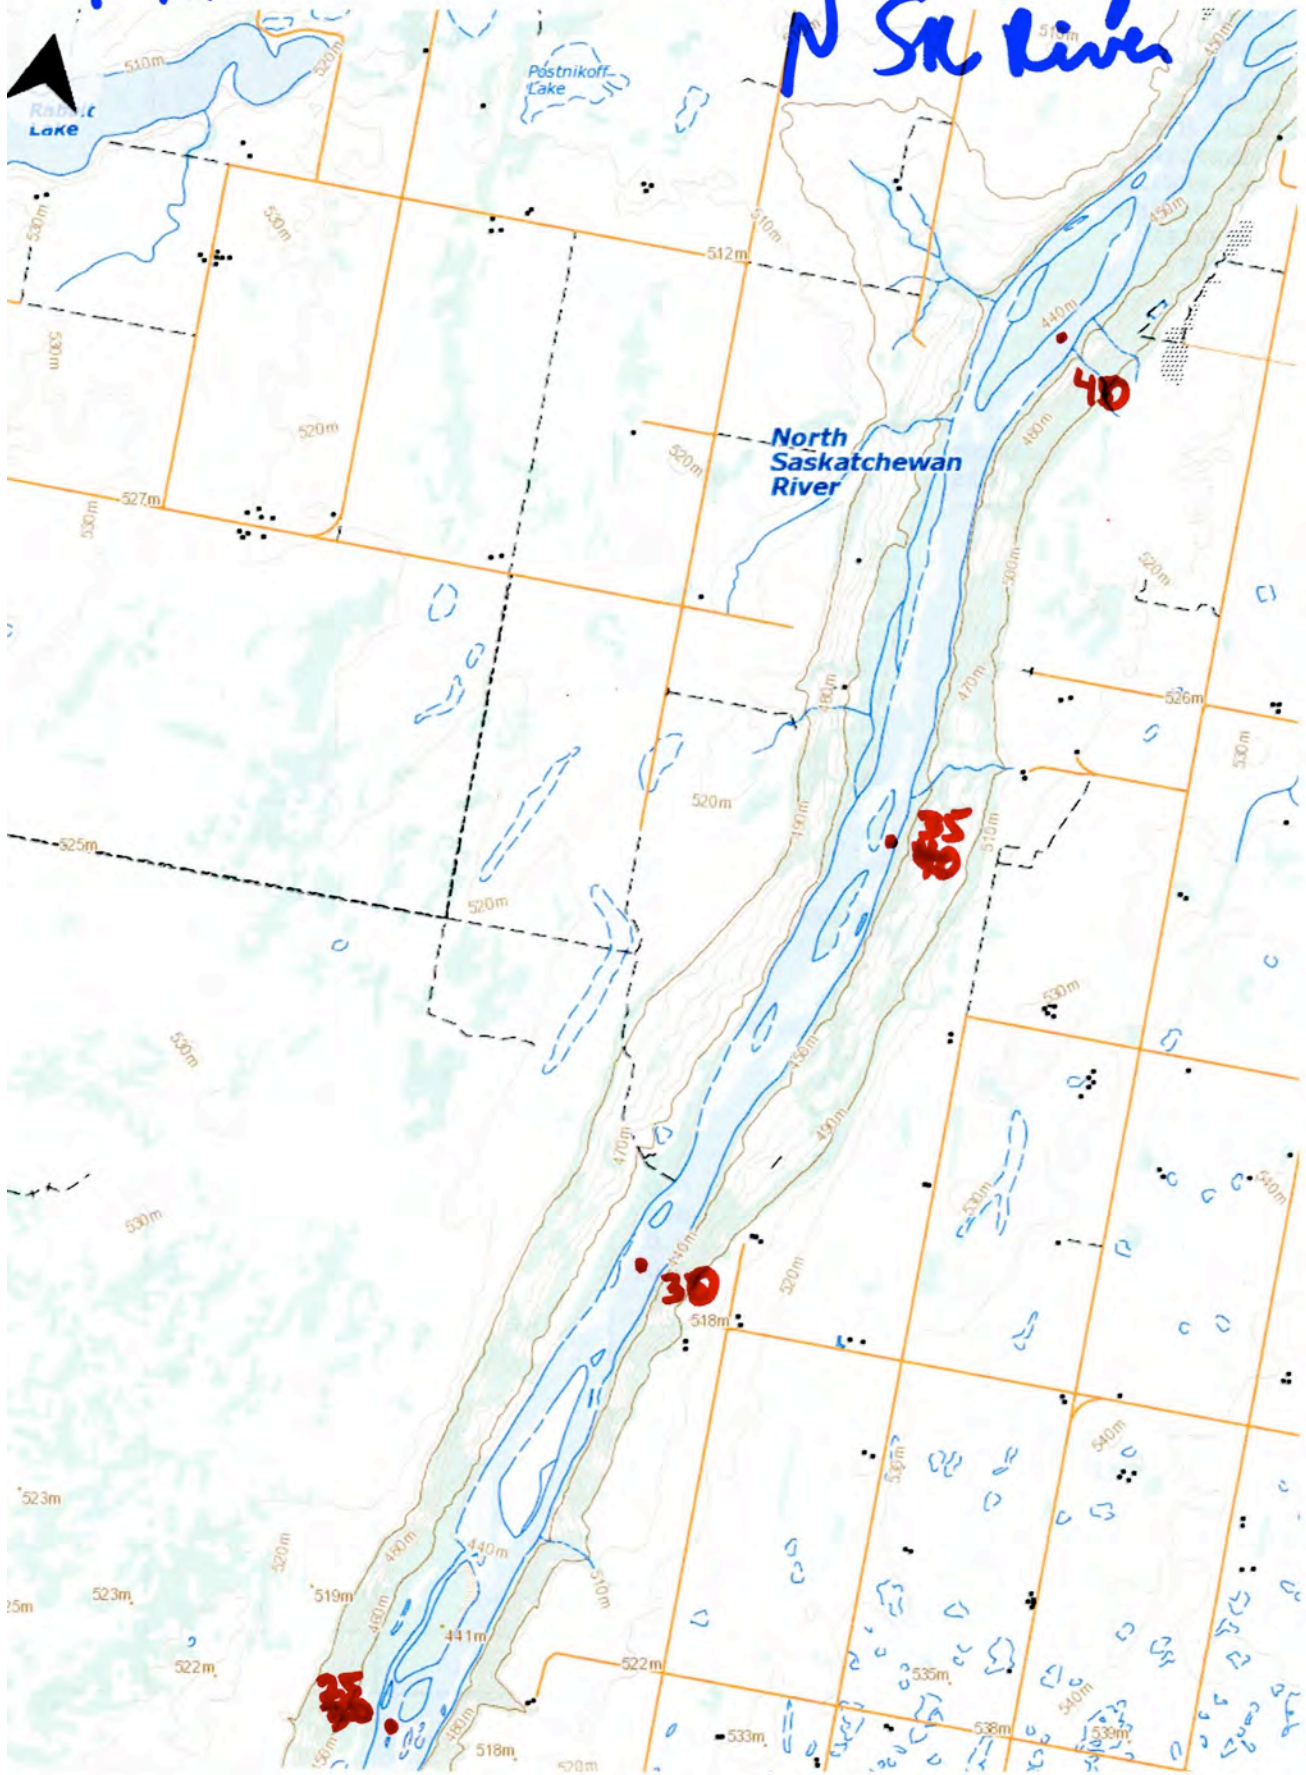

Borden Br to Petrofka Br - N SK River

1:150,000

Click print large Map

<http://maps.nrcan.gc.ca/site/english/maps/topo/map/topographic>

1:40,000

P 1

Borden to Petrofka
N SK River

1:42,000

P 2

Borden to Petrofka
N Sask River

1:40000

P 3

Borden to Letryka & N SA River

P.49000

p4

Border to Petrofka
N SK River